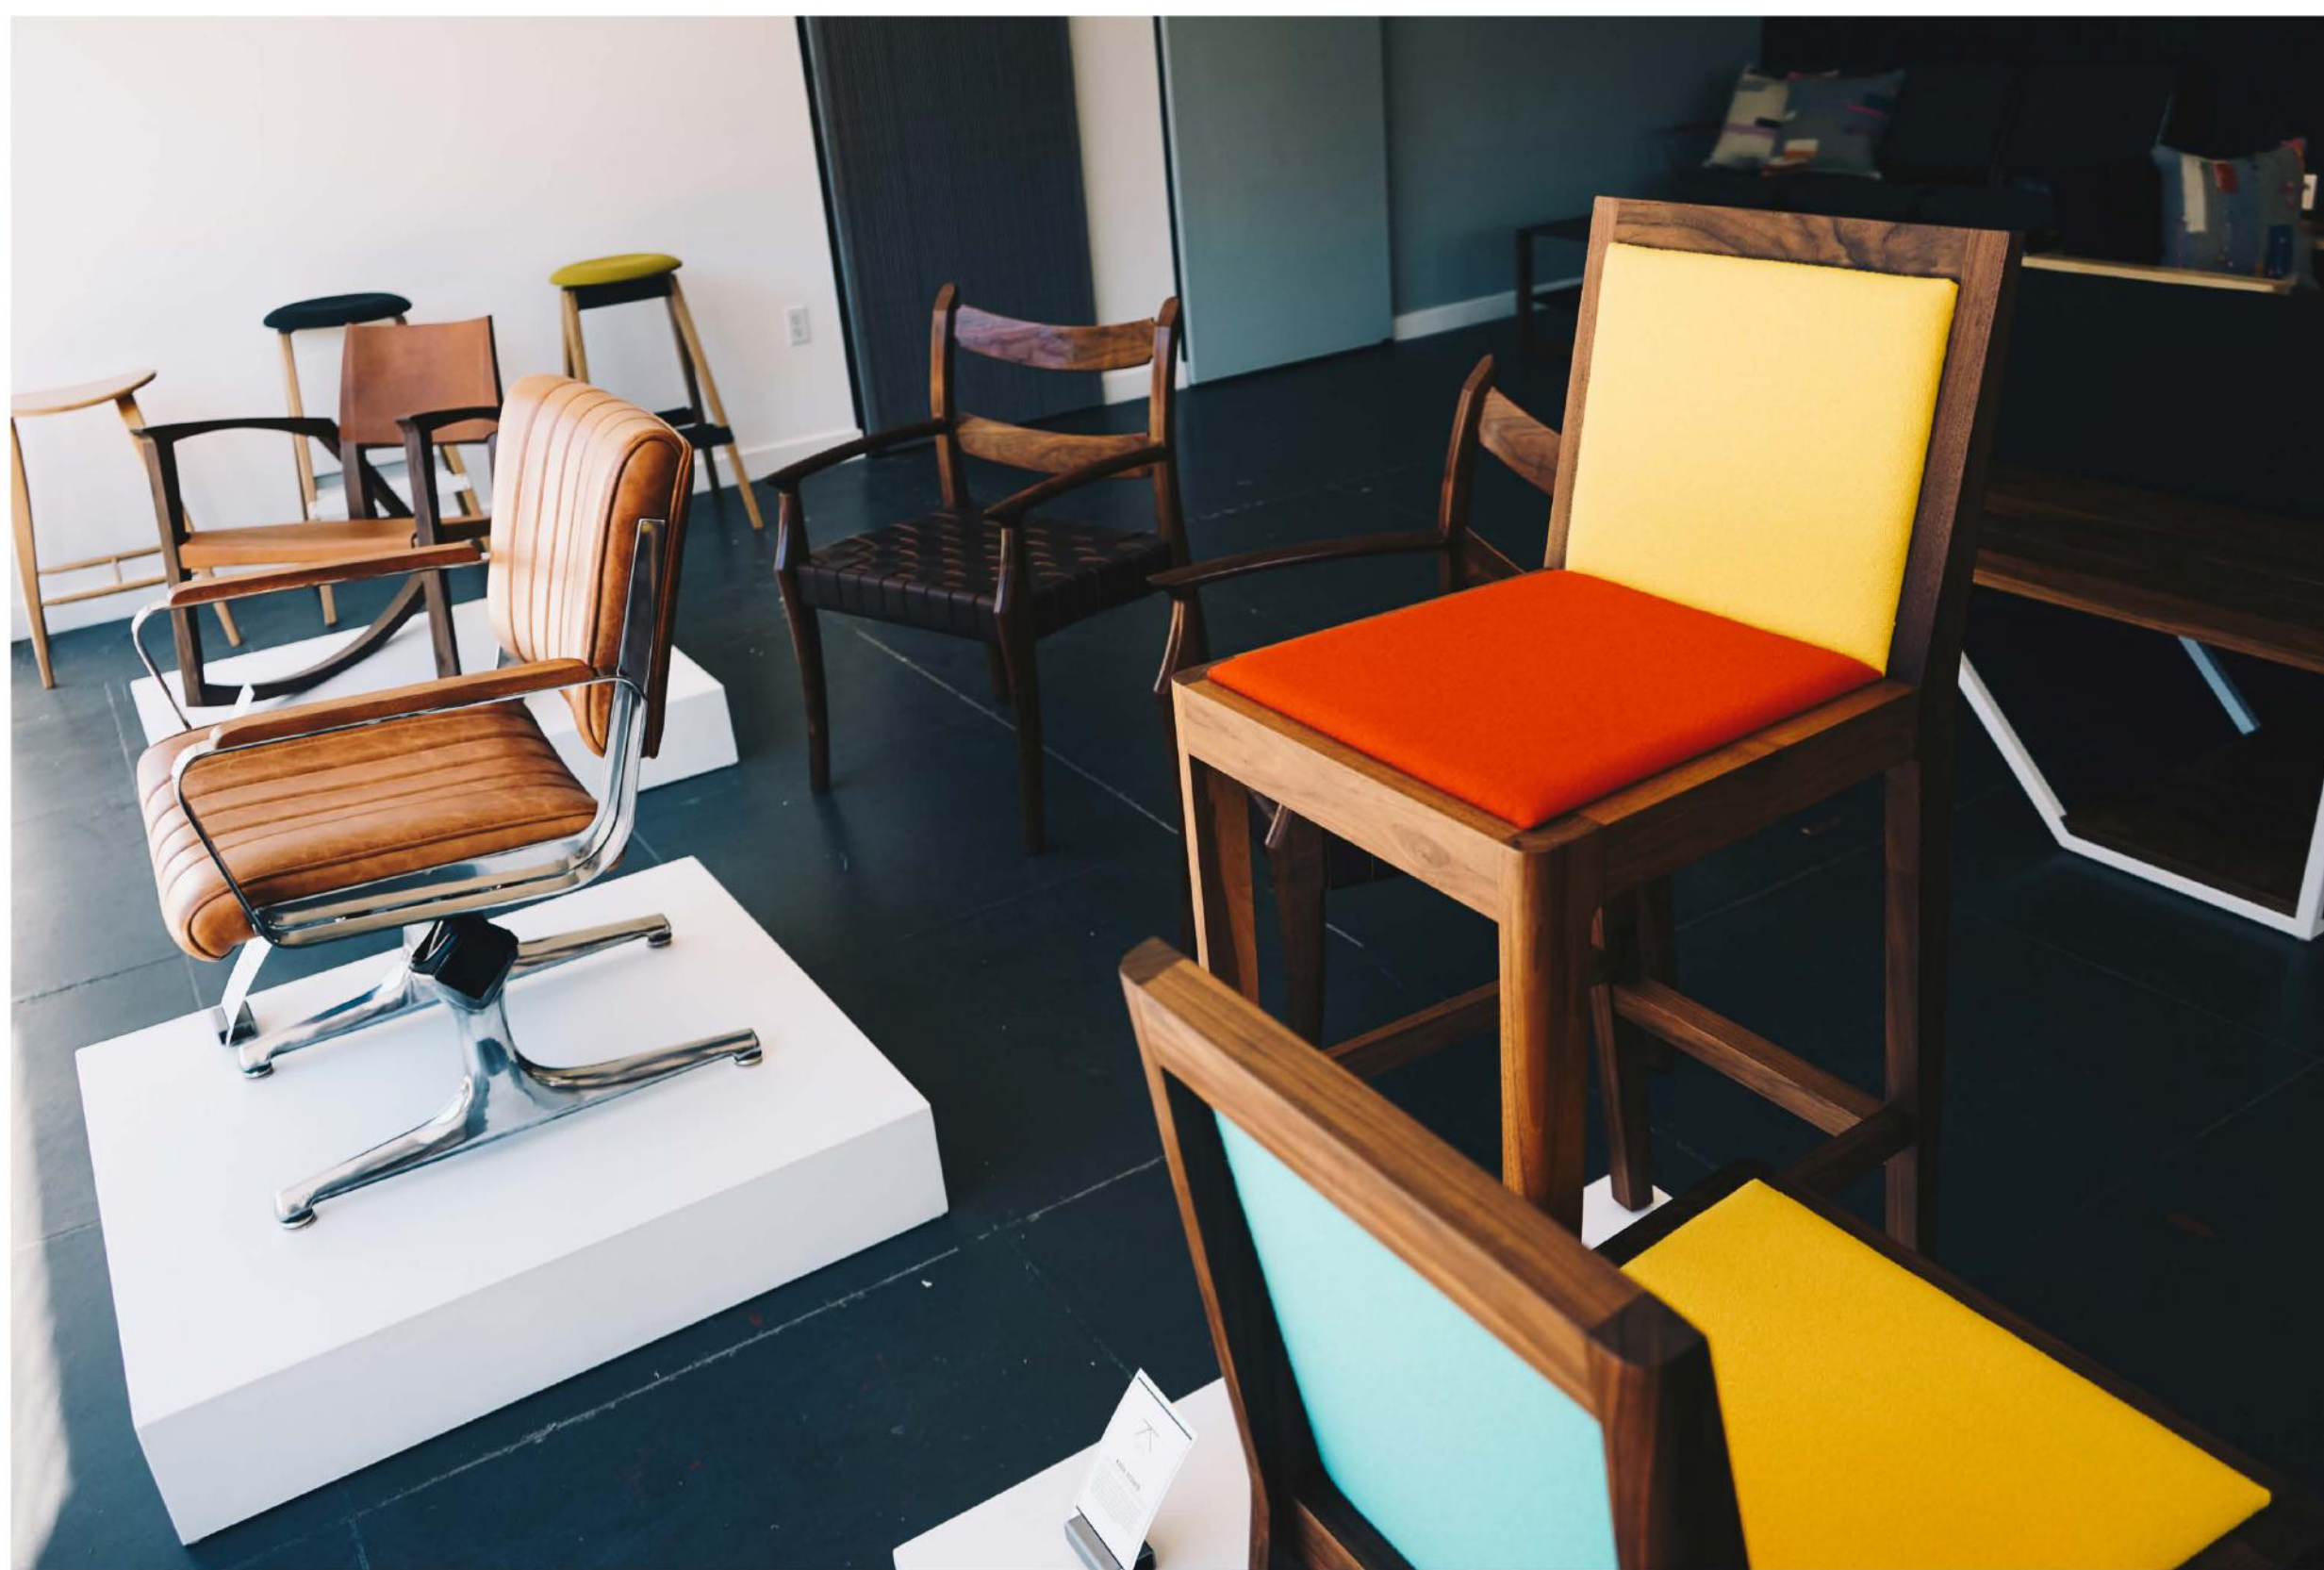

EVENTS PEOPLE AND PLACES PORTLAND

MadeHere Portland Opens its fourth location on the ADX Portland campus

BY GRAY EDITORS JULY 12, 2018

WHAT HAPPENS WHEN A DESIGN SHOP FEATURING ALL LOCALLY SOURCED GOODS NEIGHBORS WITH AN ACCLAIMED MAKERS' SPACE, LEARNING CENTER, AND CUSTOM FABRICATION SHOP? Find out tomorrow at the grand opening of MadeHere Home's new location on the ADX Portland campus. Tomorrow marks the opening of the fourth MadeHere establishment since its launch in 2014. While pursuing its mission to showcase Portland's creative community, MadeHere features work from local designers, artists, and makers such as Revolution Design House, The Good Mod, Harkavy Furniture, and Kagu Studio. The new location will focus on home décor and design with rooms built around themes such as living, dining, home office, and more. For co-founder and CEO John Conners, one of the most exciting facets of MadeHere's latest addition is its new neighbor, ADX. "I love our new location on the ADX campus in SE Portland. It's a chance to work alongside ADX and their makers, several of whom make their goods on the other side of the wall!" ADX, a commune for creative manufacturers, is a hub for designers to share space, thoughts, and tools in pursuit of artistic endeavors. The Portland and PNW community anticipates the materialization of this new collaborative relationship and welcomes a fourth installation to the MadeHere movement.

The showroom opens tomorrow at 11 am, and the opening party is at 5 pm. 1015 SE Stark St.

Tags:

ADX Portland, MadeHere PDX

4 Shares

You May Also Like

PEOPLE AND PLACES SEATTLE

A New Book Tells the Beginning and End of a Seattle Neighborhood's Most Dynamic Art Gallery